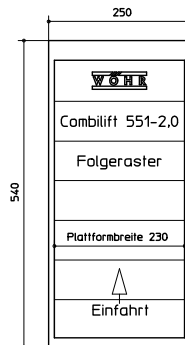

## ■ CAD files Comblift 551-2,0

File name: 551-Comfort\_en

Section Comblift 551 Comfort type

File name: 551-Comfort\_planning\_en

Section for planning Comblift 551 Comfort type

# CAD files Combilift 551-2,0

**File name: DS-551-first-grid\_en**  
Topview first grid

**File name: DS-551-middle-grid\_en**  
Topview middle grid

**File name: DS-551-end-grid\_en**  
Topview end grid