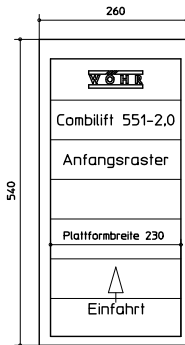

## ■ CAD files Comblift 551-2,0

File name: 551-Comfort\_en

Section Comblift 551 Comfort type

File name: 551-Comfort\_planning\_en

Section for planning Comblift 551 Comfort type

# CAD files Combilift 551-2,0

**File name: DS-551-first-grid\_en**  
Topview first grid

**File name: DS-551-middle-grid\_en**  
Topview middle grid

**File name: DS-551-end-grid\_en**  
Topview end grid