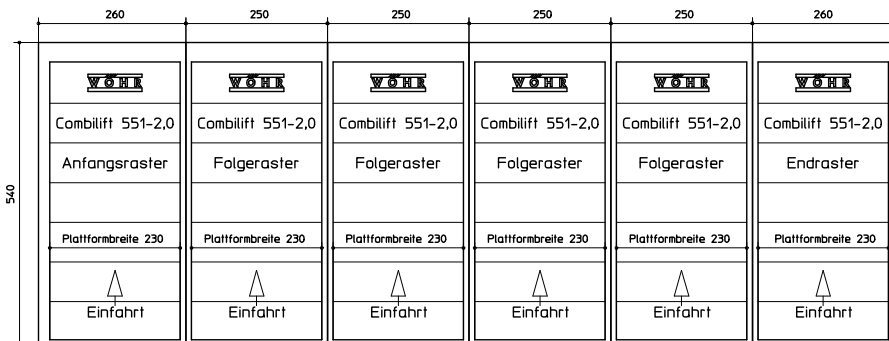

Example Combilift 551 with 6 grids

1 x DS-551-first-grid | 4 x DS-551-middle-grid | 1 x DS-551-end-grid