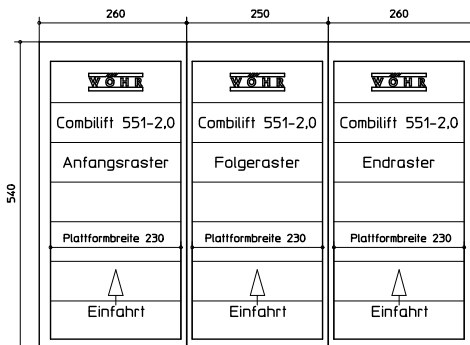

Example Combilift 551 with 3 grids

1 x DS-551-first-grid | 1 x DS-551-middle-grid | 1 x DS-551-end-grid