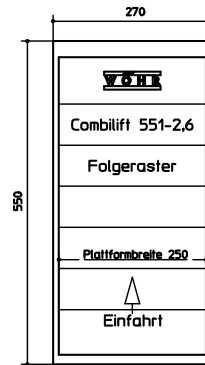

## ■ CAD files Comblift 551-2,6

File name: 551-26-Comfort\_en  
Section Comblift 551-2,6 Comfort type

File name: 551-26-Comfort\_planning\_en  
Section for planning Comblift 551-2,6 Comfort type

# CAD files Comblift 551-2,6

File name: DS-551-26-first-grid\_en  
Topview first grid

File name: DS-551-26-middle-grid\_en  
Topview middle grid

File name: DS-551-26-end-grid\_en  
Topview end grid