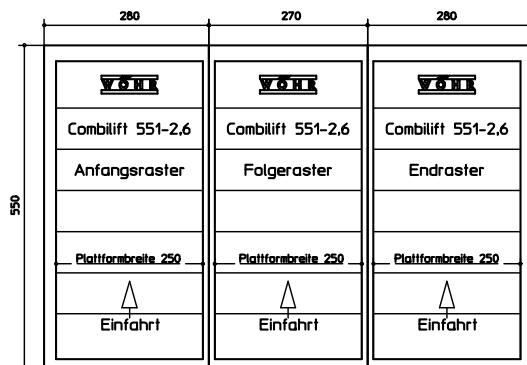

## ■ CAD files Comblift 551-2,6

File name: 551-26-Comfort\_en  
Section Comblift 551-2,6 Comfort type

File name: 551-26-Comfort\_planning\_en  
Section for planning Comblift 551-2,6 Comfort type

# CAD files Comblift 551-2,6

File name: DS-551-26-first-grid\_en  
Topview first grid

File name: DS-551-26-middle-grid\_en  
Topview middle grid

File name: DS-551-26-end-grid\_en  
Topview end grid

## Example Comblift 551-2,6 with 3 grids

1 x DS-551-26-first-grid | 1 x DS-551-26-middle-grid | 1 x DS-551-26-end-grid