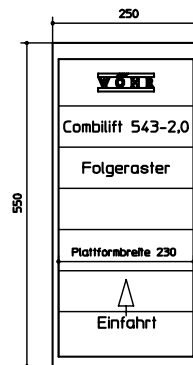

File name: 543-Economic_planning_en
Section for planning Comblift 543 Economic type

CAD files Comblift 543-2,0

File name: DS-543-first-grid_en
Topview first grid

File name: DS-543-middle-grid_en
Topview middle grid

File name: DS-543-end-grid_en
Topview end grid

Example Comblift 543 with 3 grids

1 x DS-543-first-grid | 1 x DS-543-middle-grid | 1 x DS-543-end-grid

Example Comblift 543 with 6 grids

1 x DS-543-first-grid | 4 x DS-543-middle-grid | 1 x DS-543-end-grid