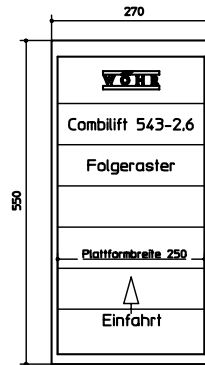

File name: 543-26-Comfort_planning_en
Section for planning Comblift 543-2,6 Comfort type

CAD files Combilift 543-2,6

File name: DS-543-26-first-grid_en
Topview first grid

File name: DS-543-26-middle-grid_en
Topview middle grid

File name: DS-543-26-end-grid_en
Topview end grid

Example Combilift 543-2,6 with 3 grids

1 x DS-543-26-first-grid | 1 x DS-543-26-middle-grid | 1 x DS-543-26-end-grid

Example Combilift 543-2,6 with 6 grids