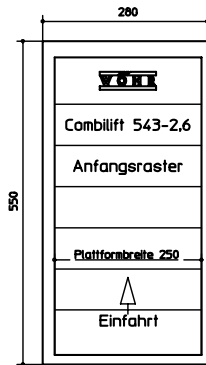

File name: DS-543-end-grid_en
Topview end grid

Example Comblift 543 with 3 grids

1 x DS-543-first-grid | 1 x DS-543-middle-grid | 1 x DS-543-end-grid

Example Comblift 543 with 6 grids

1 x DS-543-first-grid | 4 x DS-543-middle-grid | 1 x DS-543-end-grid

CAD files Comblift 543-2,6

File name: 543-26-Standard_en
Section Comblift 543-2,6 Standard type

File name: 543-26-Standard_planning_en
Section for planning Comblift 543-2,6 Standard type

File name: 543-26-Comfort_en
Section Comblift 543-2,6 Comfort type

File name: 543-26-Comfort_planning_en
Section for planning Comblift 543-2,6 Comfort type

CAD files Combilift 543-2,6

File name: DS-543-26-first-grid_en
Topview first grid

File name: DS-543-26-middle-grid_en
Topview middle grid