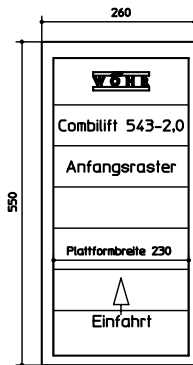

CAD files Comblift 543-2,0

File name: 543-Standard_en
Section Comblift 543 Standard type

File name: 543-Standard_planning_en
Section for planning Comblift 543 Standard type

File name: 543-Economic_en
Section Comblift 543 Economic type

File name: 543-Economic_planning_en
Section for planning Comblift 543 Economic type

CAD files Comblift 543-2,0

File name: DS-543-first-grid_en
Topview first grid

File name: DS-543-middle-grid_en
Topview middle grid

File name: DS-543-end-grid_en
Topview end grid

Example Comblift 543 with 3 grids

1 x DS-543-first-grid | 1 x DS-543-middle-grid | 1 x DS-543-end-grid

Example Comblift 543 with 6 grids

1 x DS-543-first-grid | 4 x DS-543-middle-grid | 1 x DS-543-end-grid