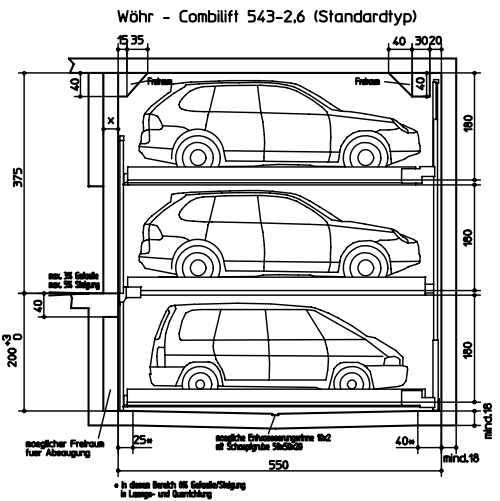

File name: 543-26-Comfort_en
Section Comblift 543-2,6 Comfort type

File name: 543-26-Comfort_planning_en
Section for planning Comblift 543-2,6 Comfort type