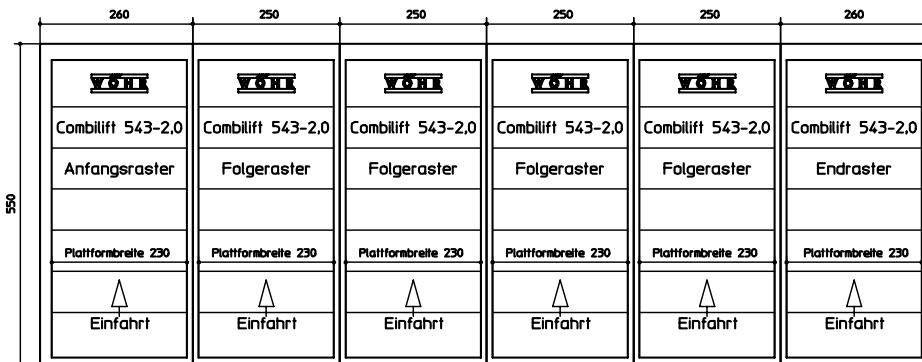

File name: DS-543-end-grid_en
Topview end grid

Example Comblift 543 with 3 grids

1 x DS-543-first-grid | 1 x DS-543-middle-grid | 1 x DS-543-end-grid

Example Comblift 543 with 6 grids

1 x DS-543-first-grid | 4 x DS-543-middle-grid | 1 x DS-543-end-grid

CAD files Comblift 543-2,6

File name: 543-26-Standard_en
Section Comblift 543-2,6 Standard type

File name: 543-26-Standard_planning_en
Section for planning Comblift 543-2,6 Standard type

File name: 543-26-Comfort_en
Section Comblift 543-2,6 Comfort type