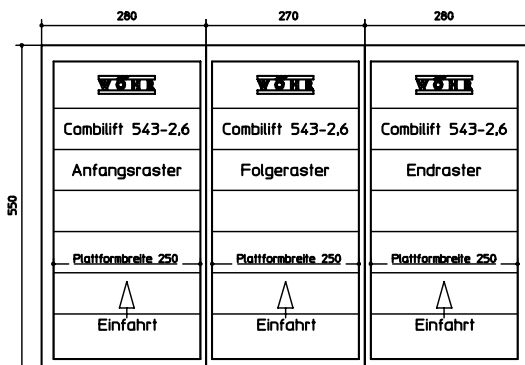

File name: 543-26-Comfort_planning_en
Section for planning Comblift 543-2,6 Comfort type

CAD files Combilift 543-2,6

File name: DS-543-26-first-grid_en
Topview first grid

File name: DS-543-26-middle-grid_en
Topview middle grid

File name: DS-543-26-end-grid_en
Topview end grid

Example Combilift 543-2,6 with 3 grids

1 x DS-543-26-first-grid | 1 x DS-543-26-middle-grid | 1 x DS-543-26-end-grid

Example Combilift 543-2,6 with 6 grids