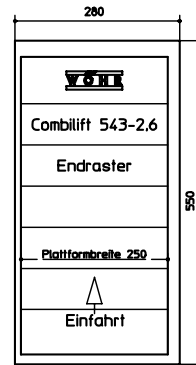

File name: 543-26-Comfort_planning_en
Section for planning Comblift 543-2,6 Comfort type

CAD files Combilift 543-2,6

File name: DS-543-26-first-grid_en
Topview first grid

File name: DS-543-26-middle-grid_en
Topview middle grid

File name: DS-543-26-end-grid_en
Topview end grid

Example Combilift 543-2,6 with 3 grids

1 x DS-543-26-first-grid | 1 x DS-543-26-middle-grid | 1 x DS-543-26-end-grid

Example Combilift 543-2,6 with 6 grids