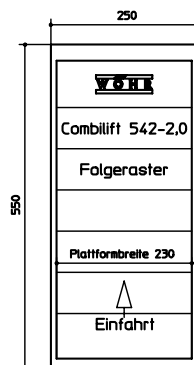

CAD files Comblift 542-2,0

File name: DS-542-first-grid_en
Topview first grid

File name: DS-542-middle-grid_en
Topview middle grid

File name: DS-542-end-grid_en
Topview end grid

Example Comblift 542 with 3 grids

1 x DS-542-first-grid | 1 x DS-542-middle-grid | 1 x DS-542-end-grid

Example Comblift 542 with 6 grids

1 x DS-542-first-grid | 4 x DS-542-middle-grid | 1 x DS-542-end-grid

CAD files Comblift 542-2,6

File name: 542-26-Standard_en