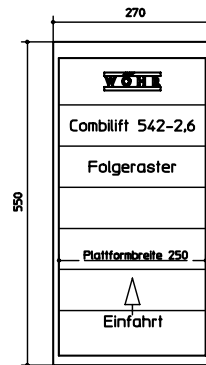

Section Comblift 542-2,6 Standard type

File name: 542-26-Standard_planning_en

Section for planning Comblift 542-2,6 Standard type

File name: 542-26-Economic_en

Section Comblift 542-2,6 Economic type

File name: 542-26-Economic_planning_en

Section for planning Comblift 542-2,6 Economic type

■ CAD files Comblift 542-2,6

File name: 542-26-Comfort_en

Section Comblift 542-2,6 Comfort type

File name: 542-26-Comfort_planning_en

Section for planning Comblift 542-2,6 Comfort type

CAD files Combilift 542-2,6

File name: DS-542-26-first-grid_en
Topview first grid

File name: DS-542-26-middle-grid_en
Topview middle grid

File name: DS-542-26-end-grid_en
Topview end grid

Example Combilift 542-2,6 with 3 grids