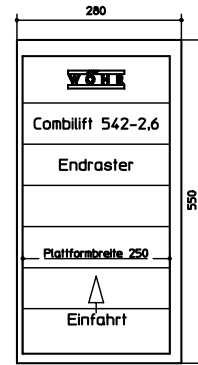

Section for planning Comblift 542-2,6 Economic type

■ CAD files Comblift 542-2,6

File name: 542-26-Comfort_en

Section Comblift 542-2,6 Comfort type

File name: 542-26-Comfort_planning_en

Section for planning Comblift 542-2,6 Comfort type

CAD files Combilift 542-2,6

File name: DS-542-26-first-grid_en
Topview first grid

File name: DS-542-26-middle-grid_en
Topview middle grid

File name: DS-542-26-end-grid_en
Topview end grid

Example Combilift 542-2,6 with 3 grids

1 x DS-542-26-first-grid | 1 x DS-542-26-middle-grid | 1 x DS-542-26-end-grid

Example Combilift 542-2,6 with 6 grids

1 x DS-542-26-first-grid | 4 x DS-542-26-middle-grid | 1 x DS-542-26-end-grid