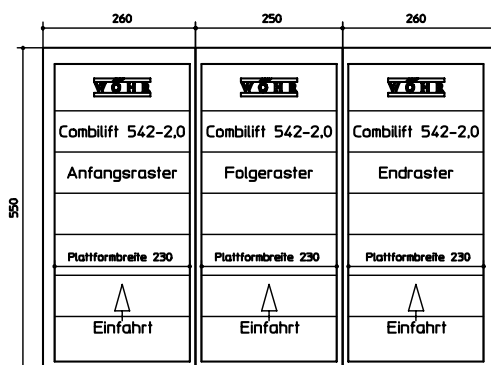

CAD files Comblift 542-2,0

File name: DS-542-first-grid_en
Topview first grid

File name: DS-542-middle-grid_en
Topview middle grid

File name: DS-542-end-grid_en
Topview end grid

Example Comblift 542 with 3 grids

1 x DS-542-first-grid | 1 x DS-542-middle-grid | 1 x DS-542-end-grid

Example Comblift 542 with 6 grids

1 x DS-542-first-grid | 4 x DS-542-middle-grid | 1 x DS-542-end-grid

CAD files Comblift 542-2,6

File name: 542-26-Standard_en