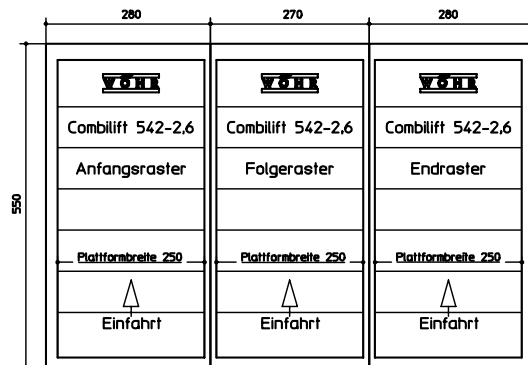

Section for planning Comblift 542-2,6 Economic type

■ CAD files Comblift 542-2,6

File name: 542-26-Comfort_en

Section Comblift 542-2,6 Comfort type

File name: 542-26-Comfort_planning_en

Section for planning Comblift 542-2,6 Comfort type

CAD files Combilift 542-2,6

File name: DS-542-26-first-grid_en
Topview first grid

File name: DS-542-26-middle-grid_en
Topview middle grid

File name: DS-542-26-end-grid_en
Topview end grid

Example Combilift 542-2,6 with 3 grids

1 x DS-542-26-first-grid | 1 x DS-542-26-middle-grid | 1 x DS-542-26-end-grid

Example Combilift 542-2,6 with 6 grids

1 x DS-542-26-first-grid | 4 x DS-542-26-middle-grid | 1 x DS-542-26-end-grid