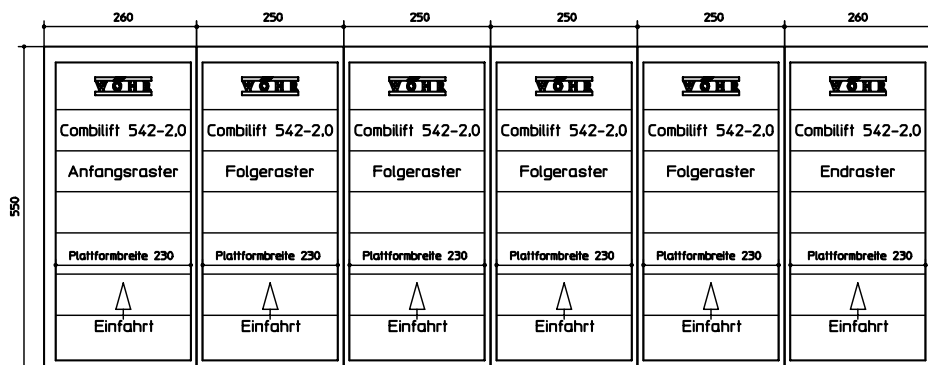

CAD files Comblift 542-2,0

File name: DS-542-first-grid_en
Topview first grid

File name: DS-542-middle-grid_en
Topview middle grid

File name: DS-542-end-grid_en
Topview end grid

Example Comblift 542 with 3 grids

1 x DS-542-first-grid | 1 x DS-542-middle-grid | 1 x DS-542-end-grid

Example Comblift 542 with 6 grids

1 x DS-542-first-grid | 4 x DS-542-middle-grid | 1 x DS-542-end-grid

CAD files Comblift 542-2,6

File name: 542-26-Standard_en