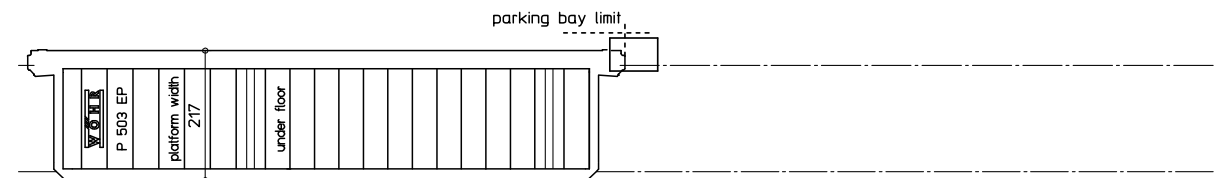

File name: 503-217-TP-UF_en

Topview Parking Platform 503 | Tandem Platform | Drive unit under floor | Platform width 217