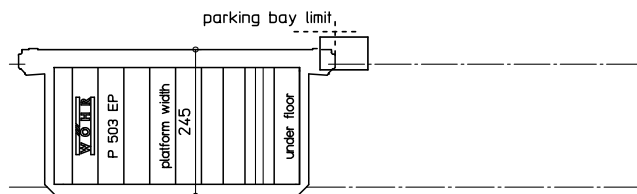

■ CAD files Parking Platform 503

File name: 503-245-EP-UEF_en

Topview Parking Platform 503 | Single Platform | Above floor drive | Platform width 245

Dateiname: 503-245-EP-UF_en

Topview Parking Platform 503 | Single Platform | Drive unit under floor | Platform width 245