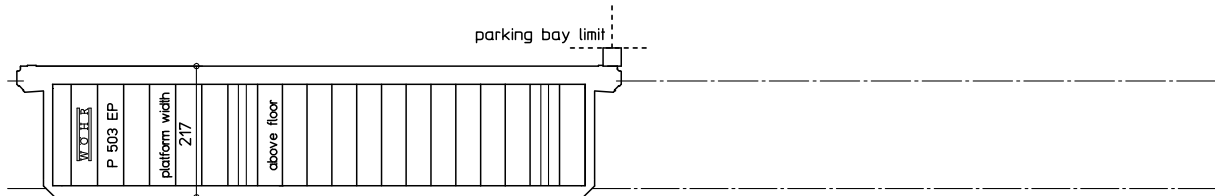

File name: 503-217-TP-UEF_en

Topview Parking Platform 503 | Tandem Platform | Above floor drive | Platform width 217