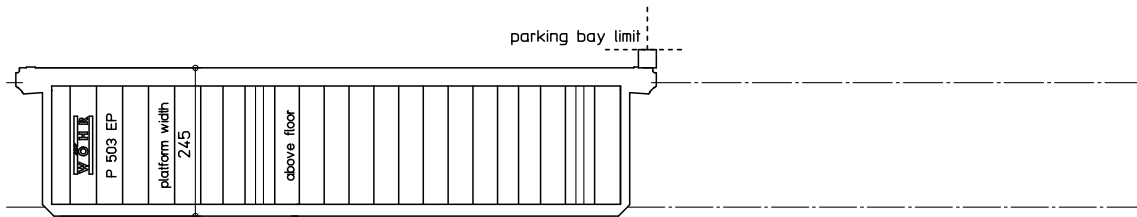

File name: 503-245-TP-UEF_en

Topview Parking Platform 503 | Tandem Platform | Above floor drive | Platform width 245