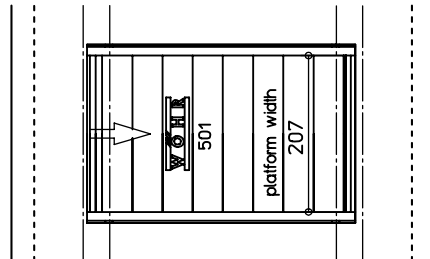

CAD files Parking Platform 501

File name: 501_en
Parking Platform 501

File name: 501-197_planning_en
Topview for planning Parking Platform 501-197
Platform width 197

File name: 501-207_planning_en
Topview for planning Parking Platform 501-207
Platform width 207

File name: 501-217_planning_en
Topview for planning Parking Platform 501-217
Platform width 217

File name: 501-227_planning_en
Topview for planning Parking Platform 501-227
Platform width 227