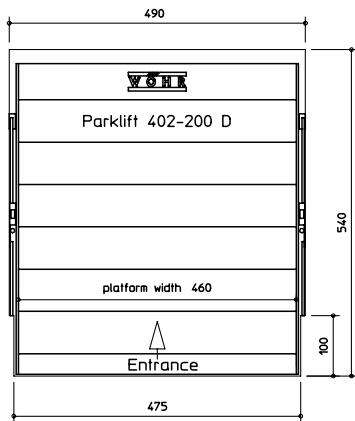

File name: DS-402-D-480_en

Topview double unit | Platform width 480

File name: DS-402-D-500_en

Topview double unit | Platform width 500

■ CAD files Parklift 402

File name: DS-402-200-S-230_en
 Topview single unit | Platform width 230

File name: DS-402-200-S-240_en
 Topview single unit | Platform width 240

File name: DS-402-200-S-250_en
 Topview single unit | Platform width 250

File name: DS-402-200-S-260_en
 Topview single unit | Platform width 260

File name: DS-402-200-S-270_en
 Topview single unit | Platform width 270

■ CAD files Parklift 402

File name: DS-402-200-D-460_en
Topview double unit | Platform width 460

File name: DS-402-200-D-480_en
Topview double unit | Platform width 480

File name: DS-402-200-D-500_en
Topview double unit | Platform width 500