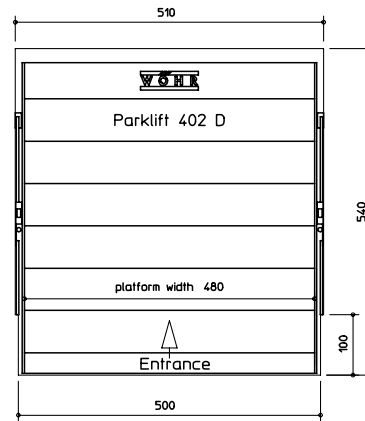

File name: DS-402-200-S-240_en
 Topview single unit | Platform width 240

File name: DS-402-200-S-250_en
 Topview single unit | Platform width 250

File name: DS-402-200-S-260_en
 Topview single unit | Platform width 260

File name: DS-402-200-S-270_en
 Topview single unit | Platform width 270

■ CAD files Parklift 402

File name: DS-402-200-D-460_en
Topview double unit | Platform width 460

File name: DS-402-200-D-480_en
Topview double unit | Platform width 480

File name: DS-402-200-D-500_en
Topview double unit | Platform width 500