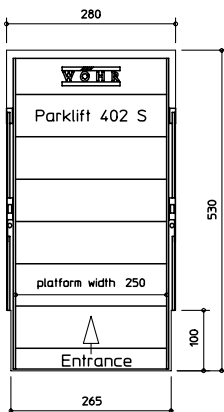

■ CAD files Parklift 402

File name: DS-402-S-230_en

Topview single unit | Platform width 230

File name: DS-402-S-240_en

Topview single unit | Platform width 240

File name: DS-402-S-250_en

Topview single unit | Platform width 250

File name: DS-402-S-260_en

Topview single unit | Platform width 260

File name: DS-402-S-270_en

Topview single unit | Platform width 270

■ CAD files Parklift 402

File name: DS-402-D-460_en

Topview double unit | Platform width 460

File name: DS-402-D-480_en

Topview double unit | Platform width 480

File name: DS-402-D-500_en

Topview double unit | Platform width 500

■ CAD files Parklift 402

File name: DS-402-200-S-230_en
 Topview single unit | Platform width 230

File name: DS-402-200-S-240_en
 Topview single unit | Platform width 240

File name: DS-402-200-S-250_en
 Topview single unit | Platform width 250

File name: DS-402-200-S-260_en
 Topview single unit | Platform width 260