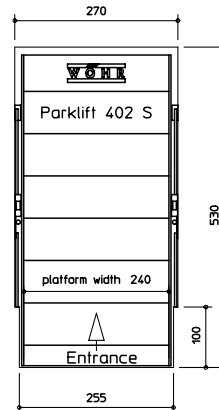

■ CAD files Parklift 402

File name: DS-402-S-230_en

Topview single unit | Platform width 230

File name: DS-402-S-240_en

Topview single unit | Platform width 240

File name: DS-402-S-250_en

Topview single unit | Platform width 250

File name: DS-402-S-260_en

Topview single unit | Platform width 260

File name: DS-402-S-270_en

Topview single unit | Platform width 270

■ CAD files Parklift 402

File name: DS-402-D-460_en

Topview double unit | Platform width 460

File name: DS-402-D-480_en

Topview double unit | Platform width 480

File name: DS-402-D-500_en

Topview double unit | Platform width 500

■ CAD files Parklift 402

File name: DS-402-200-S-230_en
 Topview single unit | Platform width 230

File name: DS-402-200-S-270_en
 Topview single unit | Platform width 270

■ CAD files Parklift 402

File name: DS-402-200-D-460_en
Topview double unit | Platform width 460

File name: DS-402-200-D-480_en
Topview double unit | Platform width 480