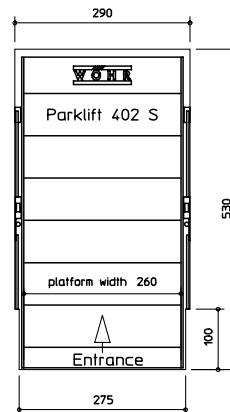

■ CAD files Parklift 402

File name: DS-402-S-230_en

Topview single unit | Platform width 230

File name: DS-402-S-240_en

Topview single unit | Platform width 240

File name: DS-402-S-250_en

Topview single unit | Platform width 250

File name: DS-402-S-260_en

Topview single unit | Platform width 260

File name: DS-402-S-270_en

Topview single unit | Platform width 270

■ CAD files Parklift 402

File name: DS-402-D-460_en

Topview double unit | Platform width 460

File name: DS-402-D-480_en

Topview double unit | Platform width 480

File name: DS-402-D-500_en

Topview double unit | Platform width 500

■ CAD files Parklift 402

File name: DS-402-200-S-230_en
 Topview single unit | Platform width 230

File name: DS-402-200-S-240_en
 Topview single unit | Platform width 240

File name: DS-402-200-S-250_en
 Topview single unit | Platform width 250

File name: DS-402-200-S-260_en
 Topview single unit | Platform width 260