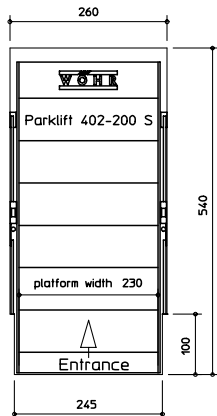

File name: DS-402-S-260_en

Topview single unit | Platform width 260

File name: DS-402-S-270_en

Topview single unit | Platform width 270

■ CAD files Parklift 402

File name: DS-402-D-460_en

Topview double unit | Platform width 460

File name: DS-402-D-480_en

Topview double unit | Platform width 480

File name: DS-402-D-500_en

Topview double unit | Platform width 500

■ CAD files Parklift 402

File name: DS-402-200-S-230_en
 Topview single unit | Platform width 230

File name: DS-402-200-S-240_en
 Topview single unit | Platform width 240

File name: DS-402-200-S-250_en
 Topview single unit | Platform width 250

File name: DS-402-200-S-260_en
 Topview single unit | Platform width 260

File name: DS-402-200-S-270_en
 Topview single unit | Platform width 270

■ CAD files Parklift 402

File name: DS-402-200-D-460_en
Topview double unit | Platform width 460

File name: DS-402-200-D-480_en
Topview double unit | Platform width 480