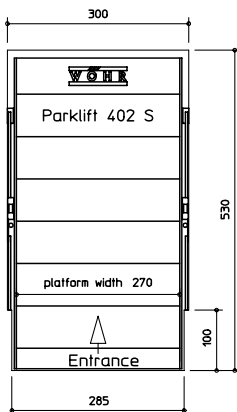

■ CAD files Parklift 402

File name: DS-402-S-230_en

Topview single unit | Platform width 230

File name: DS-402-S-240_en

Topview single unit | Platform width 240

File name: DS-402-S-250_en

Topview single unit | Platform width 250

File name: DS-402-S-260_en

Topview single unit | Platform width 260

File name: DS-402-S-270_en

Topview single unit | Platform width 270

■ CAD files Parklift 402

File name: DS-402-D-460_en

Topview double unit | Platform width 460

File name: DS-402-D-480_en

Topview double unit | Platform width 480

File name: DS-402-D-500_en

Topview double unit | Platform width 500

■ CAD files Parklift 402

File name: DS-402-200-S-230_en
 Topview single unit | Platform width 230

File name: DS-402-200-D-500_en
Topview double unit | Platform width 500