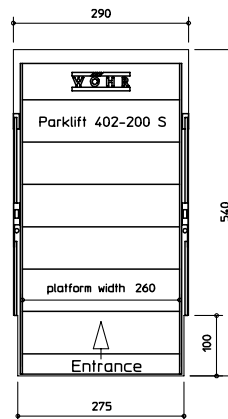

File name: DS-402-S-260_en

Topview single unit | Platform width 260

File name: DS-402-S-270_en

Topview single unit | Platform width 270

■ CAD files Parklift 402

File name: DS-402-D-460_en

Topview double unit | Platform width 460

File name: DS-402-D-480_en

Topview double unit | Platform width 480

File name: DS-402-D-500_en

Topview double unit | Platform width 500

■ CAD files Parklift 402

File name: DS-402-200-S-230_en
 Topview single unit | Platform width 230

File name: DS-402-200-S-240_en
 Topview single unit | Platform width 240

File name: DS-402-200-S-250_en
 Topview single unit | Platform width 250

File name: DS-402-200-S-260_en
 Topview single unit | Platform width 260

File name: DS-402-200-S-270_en
 Topview single unit | Platform width 270

■ CAD files Parklift 402

File name: DS-402-200-D-460_en
Topview double unit | Platform width 460

File name: DS-402-200-D-480_en
Topview double unit | Platform width 480