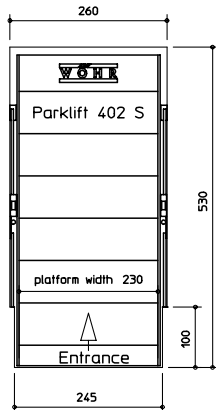

■ CAD files Parklift 402

File name: DS-402-S-230_en

Topview single unit | Platform width 230

File name: DS-402-S-240_en

Topview single unit | Platform width 240

File name: DS-402-S-250_en

Topview single unit | Platform width 250

File name: DS-402-S-260_en

Topview single unit | Platform width 260

File name: DS-402-S-270_en

Topview single unit | Platform width 270

■ CAD files Parklift 402

File name: DS-402-D-460_en

Topview double unit | Platform width 460

File name: DS-402-D-480_en

Topview double unit | Platform width 480

File name: DS-402-D-500_en

Topview double unit | Platform width 500

■ CAD files Parklift 402

File name: DS-402-200-S-230_en
 Topview single unit | Platform width 230

File name: DS-402-200-S-270_en
 Topview single unit | Platform width 270

■ CAD files Parklift 402

File name: DS-402-200-D-460_en
Topview double unit | Platform width 460

File name: DS-402-200-D-480_en
Topview double unit | Platform width 480