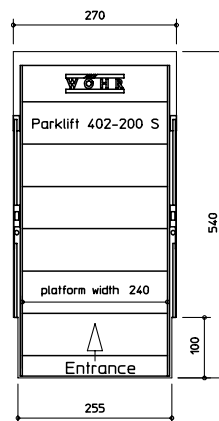

File name: DS-402-S-260_en

Topview single unit | Platform width 260

File name: DS-402-S-270_en

Topview single unit | Platform width 270

■ CAD files Parklift 402

File name: DS-402-D-460_en

Topview double unit | Platform width 460

File name: DS-402-D-480_en

Topview double unit | Platform width 480

File name: DS-402-D-500_en

Topview double unit | Platform width 500

■ CAD files Parklift 402

File name: DS-402-200-S-230_en
 Topview single unit | Platform width 230

File name: DS-402-200-S-240_en
 Topview single unit | Platform width 240

File name: DS-402-200-S-250_en
 Topview single unit | Platform width 250

File name: DS-402-200-S-260_en
 Topview single unit | Platform width 260

File name: DS-402-200-S-270_en
 Topview single unit | Platform width 270

■ CAD files Parklift 402

File name: DS-402-200-D-460_en
Topview double unit | Platform width 460

File name: DS-402-200-D-480_en
Topview double unit | Platform width 480