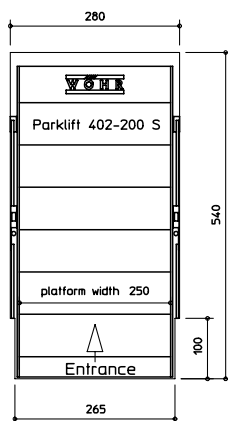

File name: DS-402-S-260_en

Topview single unit | Platform width 260

File name: DS-402-S-270_en

Topview single unit | Platform width 270

■ CAD files Parklift 402

File name: DS-402-D-460_en

Topview double unit | Platform width 460

File name: DS-402-D-480_en

Topview double unit | Platform width 480

File name: DS-402-D-500_en

Topview double unit | Platform width 500

■ CAD files Parklift 402

File name: DS-402-200-S-230_en
 Topview single unit | Platform width 230

File name: DS-402-200-S-240_en
 Topview single unit | Platform width 240

File name: DS-402-200-S-250_en
 Topview single unit | Platform width 250

File name: DS-402-200-S-260_en
 Topview single unit | Platform width 260

File name: DS-402-200-S-270_en
 Topview single unit | Platform width 270

■ CAD files Parklift 402

File name: DS-402-200-D-460_en
Topview double unit | Platform width 460

File name: DS-402-200-D-480_en
Topview double unit | Platform width 480