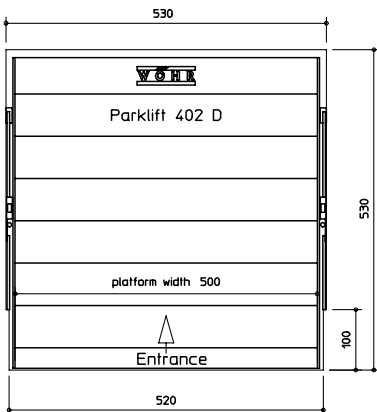

■ CAD files Parklift 402

File name: DS-402-S-230_en

Topview single unit | Platform width 230

File name: DS-402-S-240_en

Topview single unit | Platform width 240

File name: DS-402-S-250_en

Topview single unit | Platform width 250

File name: DS-402-S-260_en

Topview single unit | Platform width 260

File name: DS-402-S-270_en

Topview single unit | Platform width 270

■ CAD files Parklift 402

File name: DS-402-D-460_en

Topview double unit | Platform width 460

File name: DS-402-D-480_en

Topview double unit | Platform width 480

File name: DS-402-D-500_en

Topview double unit | Platform width 500

■ CAD files Parklift 402

File name: DS-402-200-S-230_en
 Topview single unit | Platform width 230

File name: DS-402-200-S-240_en
 Topview single unit | Platform width 240

File name: DS-402-200-S-250_en
 Topview single unit | Platform width 250

File name: DS-402-200-S-260_en
 Topview single unit | Platform width 260