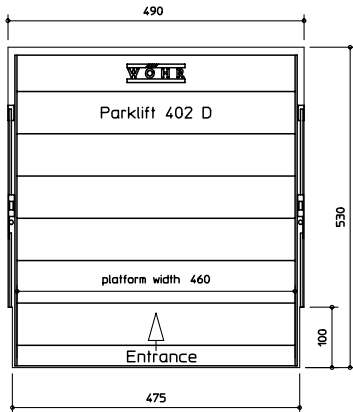

File name: DS-402-S-260_en

Topview single unit | Platform width 260

File name: DS-402-S-270_en

Topview single unit | Platform width 270

■ CAD files Parklift 402

File name: DS-402-D-460_en

Topview double unit | Platform width 460

File name: DS-402-D-480_en

Topview double unit | Platform width 480

File name: DS-402-D-500_en

Topview double unit | Platform width 500

■ CAD files Parklift 402

File name: DS-402-200-S-230_en
 Topview single unit | Platform width 230

File name: DS-402-200-S-240_en
 Topview single unit | Platform width 240

File name: DS-402-200-S-250_en
 Topview single unit | Platform width 250

File name: DS-402-200-S-260_en
 Topview single unit | Platform width 260

File name: DS-402-200-D-500_en
Topview double unit | Platform width 500