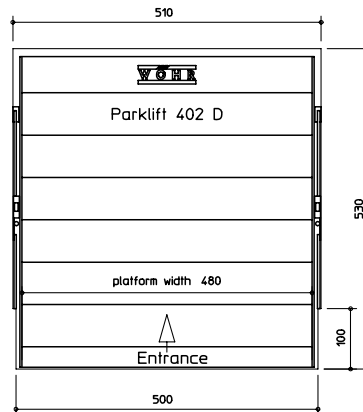

■ CAD files Parklift 402

File name: DS-402-S-230_en

Topview single unit | Platform width 230

File name: DS-402-S-240_en

Topview single unit | Platform width 240

File name: DS-402-S-250_en

Topview single unit | Platform width 250

File name: DS-402-S-260_en

Topview single unit | Platform width 260

File name: DS-402-S-270_en

Topview single unit | Platform width 270

■ CAD files Parklift 402

File name: DS-402-D-460_en

Topview double unit | Platform width 460

File name: DS-402-D-480_en

Topview double unit | Platform width 480

File name: DS-402-D-500_en

Topview double unit | Platform width 500

■ CAD files Parklift 402

File name: DS-402-200-S-230_en
 Topview single unit | Platform width 230

File name: DS-402-200-S-240_en
 Topview single unit | Platform width 240

File name: DS-402-200-S-250_en
 Topview single unit | Platform width 250

File name: DS-402-200-S-260_en
 Topview single unit | Platform width 260