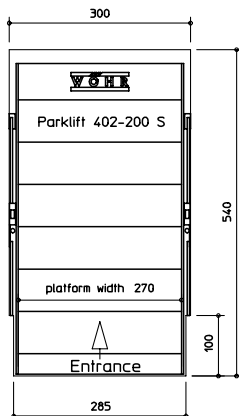

File name: DS-402-D-480_en

Topview double unit | Platform width 480

File name: DS-402-D-500_en

Topview double unit | Platform width 500

■ CAD files Parklift 402

File name: DS-402-200-S-230_en
 Topview single unit | Platform width 230

File name: DS-402-200-S-240_en
 Topview single unit | Platform width 240

File name: DS-402-200-S-250_en
 Topview single unit | Platform width 250

File name: DS-402-200-S-260_en
 Topview single unit | Platform width 260

File name: DS-402-200-S-270_en
 Topview single unit | Platform width 270

■ CAD files Parklift 402

File name: DS-402-200-D-460_en
Topview double unit | Platform width 460

File name: DS-402-200-D-480_en
Topview double unit | Platform width 480

File name: DS-402-200-D-500_en
Topview double unit | Platform width 500